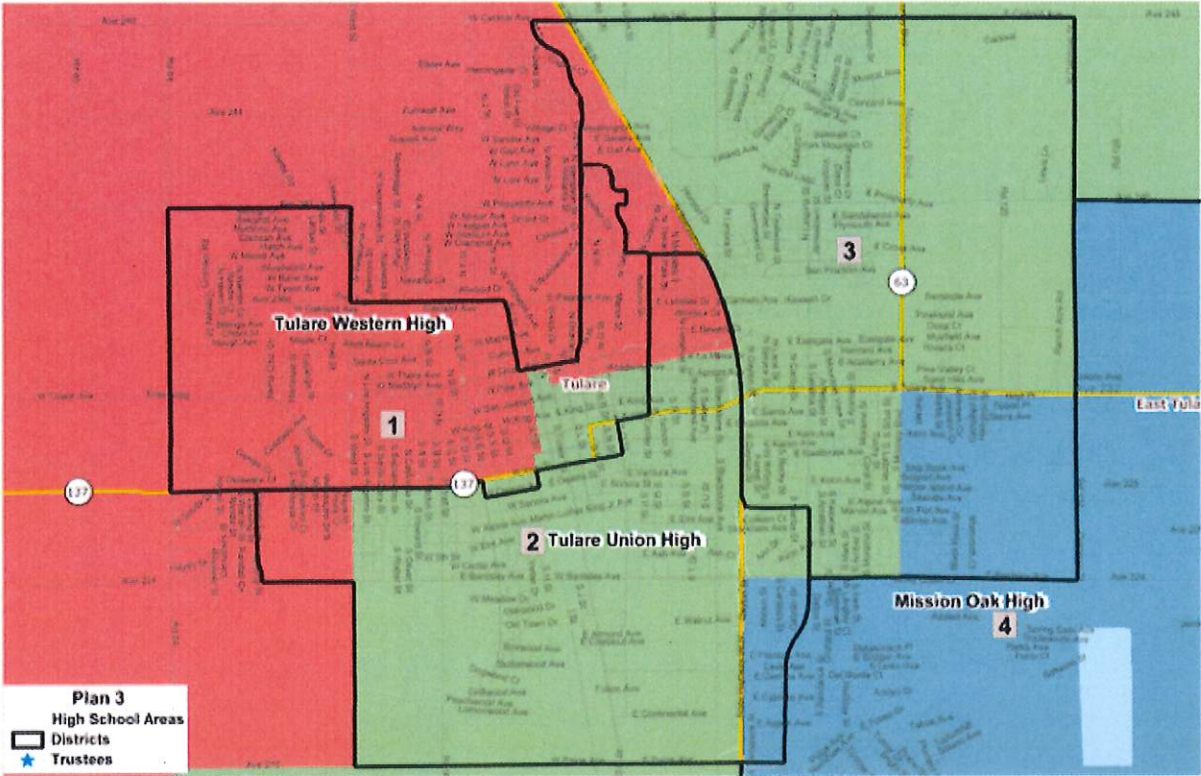

# Tulare City Limits

- Trustee Area 1 - Cathy Mederos
- Trustee Area 2 - Laura Fonseca
- Trustee Area 3 - Craig Hamilton
- Trustee Area 4 - Tyler Ribero
- Trustee Area 5 - Kelley Nicholson